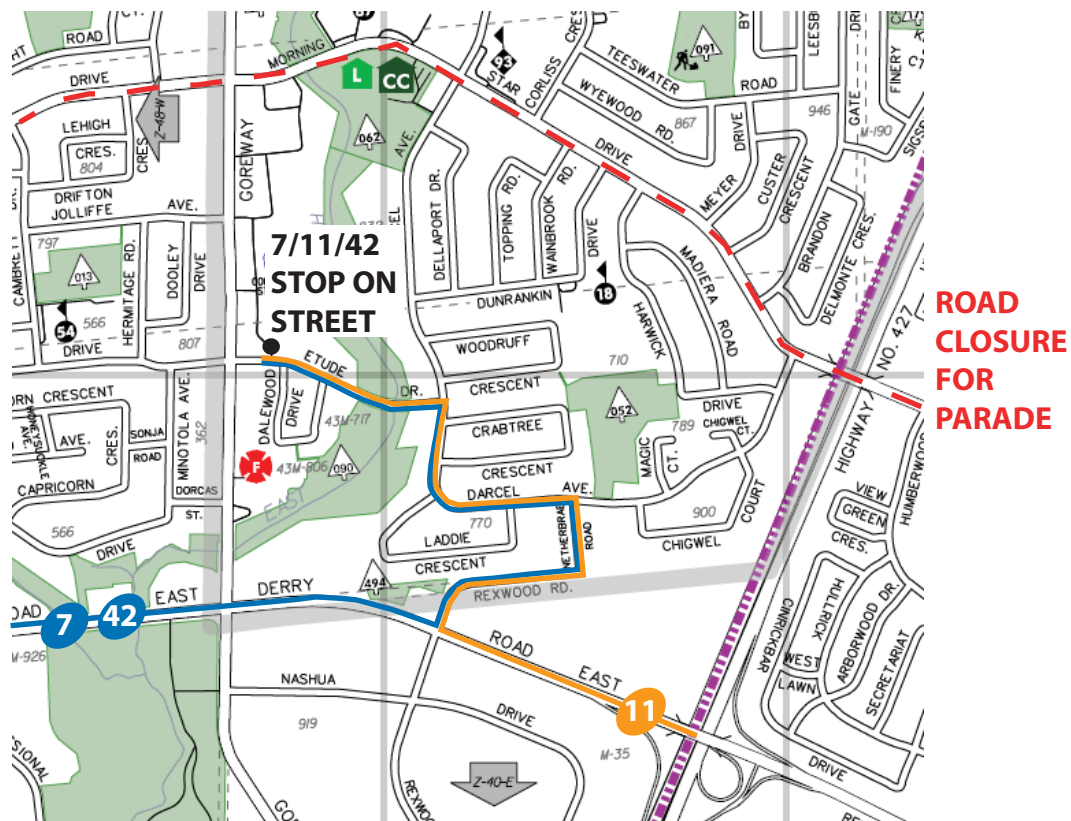

Detour - Service Advisory

KHALSA DAY PARADE

Sunday May 3, 2015 | 1:00-5:00 pm

7 Airport | 11 Westwood | 16 A Malton

22 Finch | 42 Derry

Effective Sunday May 3, 2015, between 1:00 and 5:00 pm, routes 7, 11 and 42 will be on detour to accommodate the annual Khalsa Day Parade. Service will return to normal as the parade progresses along Morning Star Drive. **Routes 16A and 22 will not operate between 1:00 pm and approximately 5:00 pm.** We apologize for any inconvenience.